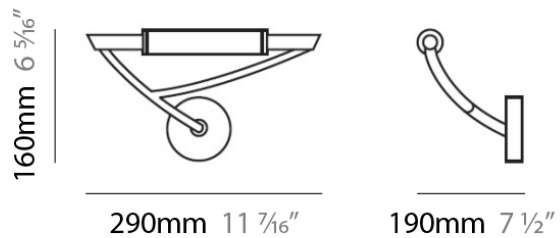

WINGS SURFACE

D83033

GENERAL

Series: Wings _____
Brand: Panzeri _____
Division: Design _____
Mounting Type: Surface _____
Mounting Location: Wall _____
Subcategory: Ambient _____

PHYSICAL

Shape: Abstract _____
Length (mm): 290 _____
Length (in): 11 ½ _____
Height (mm): 160 _____
Height (in): 6 ¼ _____
Extension (mm): 190 _____
Extension (in): 7 ½ _____
Light Distribution: Omnidirectional _____
Weight (kg): 1.23 _____
Weight (lbs): 2.7 _____
Diffuser: Matte White Printed Pyrex _____
Fixture Finish: Chrome _____
Fixture Material: Metal _____

ELECTRICAL

Number of Lamps: 1 _____
Lamp Type: LED Retrofit / Halogen _____
Lamp Shape: T3Q (119mm) _____
Bulb Included: Bulb Not Included _____
Total Output Wattage (W): 36 / 200 _____
Max. Wattage Per Lamp (W): 36 / 200 _____
Lamp Base: RSC _____
Input Voltage (V): 120 _____

LED

OPTICAL

RATINGS AND CERTIFICATIONS

Certified By: CSA Certified to UL and CSA Standards _____
IP rating: IP20 _____