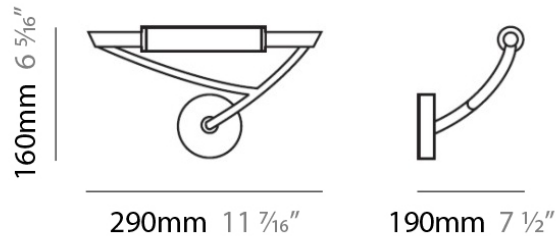

WINGS SURFACE

D83035

GENERAL

Series: Wings _____
Brand: Panzeri _____
Division: Design _____
Mounting Type: Surface _____
Mounting Location: Wall _____
Subcategory: Ambient _____

PHYSICAL

Shape: Abstract _____
Length (mm): 290 _____
Length (in): 11 1/2 _____
Height (mm): 160 _____
Height (in): 6 1/4 _____
Extension (mm): 190 _____
Extension (in): 7 1/2 _____
Light Distribution: Omnidirectional _____
Weight (kg): 1.23 _____
Weight (lbs): 2.7 _____
Diffuser: Matte White Printed Pyrex _____
Fixture Finish: Chrome _____
Fixture Material: Metal _____

ELECTRICAL

Number of Lamps: 1 _____
Lamp Type: LED Retrofit _____
Lamp Shape: T3 _____
Bulb Included: Bulb Not Included _____
Total Output Wattage (W): 20 _____
Max. Wattage Per Lamp (W): 20 _____
Lamp Base: RSC _____
Input Voltage (V): 120 _____

LED

OPTICAL

RATINGS AND CERTIFICATIONS

Certified By: CSA Certified to UL and CSA Standards _____
IP rating: IP20 _____